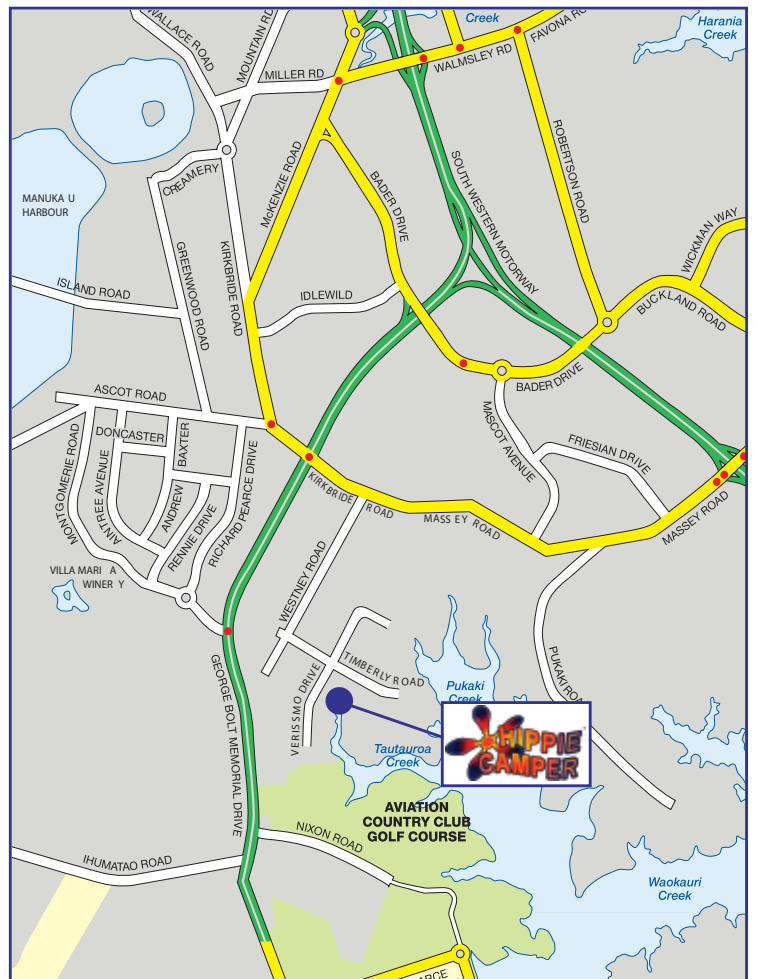

RECOMMENDED CARAVAN PARKS/ CAMPING GROUNDS:

Top 10 Holiday Park
902 Great South Rd, Manakau City, 2104
Ph: (09) 266 8016
South Auckland Caravan Park
Ararimu Road, Ramarama, 2579
Ph: (09) 294 8903